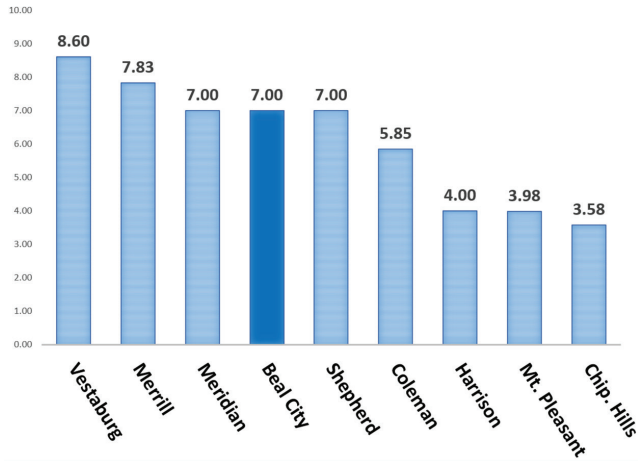

BOND FACTS

\$11 MILLION FUNDS GENERATED

0.0 MILLAGE RATE INCREASE OVER CURRENT LEVY

\$0.00 ADDITIONAL COST

Tax Rate Comparison

MILLAGE RATES OF AREA K-12 SCHOOLS

Remodeled and modernized classrooms

Promoting a world-class learning environment

Voting Locations

Gilmore, Isabella & Vernon Townships
vote at Isabella Township Precinct

Deefield & Union Townships
vote at Deefield Township Precinct

Nottawa Township
votes at Nottawa Township Precinct

Voting is open from
7 AM - 8 PM
Tuesday
Aug. 8, 2023